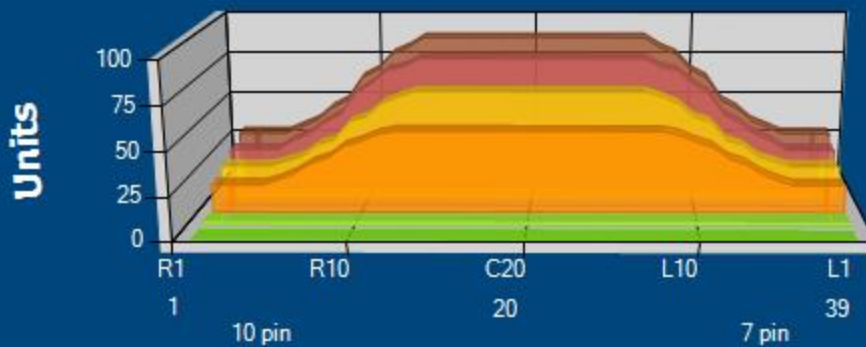

NAISTEN SM-L

Conditioner: Logic

Cleaner: Judge

Pattern Distance: 410

Cleaner Distance: 500

Volume: 25.25

Zone Configuration

Boards

Zone 1	Ava	Ratio
Left	33.60	2.62 : 1
Right	33.60	2.62 : 1
Center	88.00	

Zone 2	Ava	Ratio
Left	30.60	2.61 : 1
Right	30.60	2.61 : 1
Center	80.00	

Zone 3	Ava	Ratio
Left	24.40	2.66 : 1
Right	24.40	2.66 : 1
Center	65.00	

Zone 4	Ava	Ratio
Left	20.60	2.33 : 1
Right	20.60	2.33 : 1
Center	48.00	

Zone 5	Ava	Ratio
Left	2.00	1.00 : 1
Right	2.00	1.00 : 1
Center	2.00	

Zone 6	Ava	Ratio
Left	0.00	1.00 : 1
Right	0.00	1.00 : 1
Center	0.00	