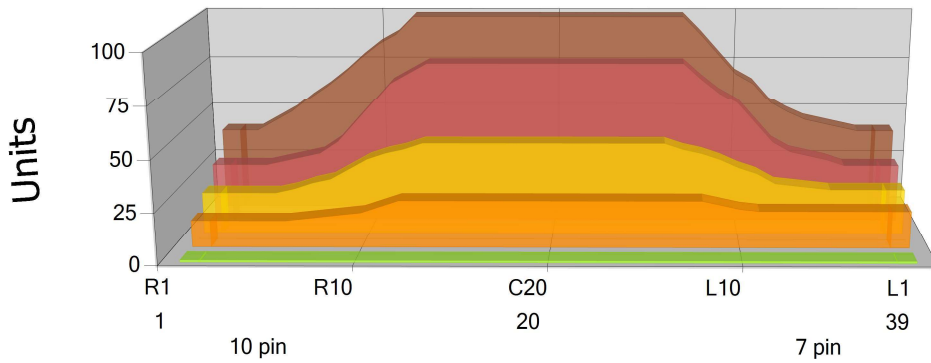

2021 BBO

Conditioner: Logic

Cleaner: Judge

Pattern Distance:

450

Cleaner Distance:

500

Volume:

28.07

Zone Configuration

- Zone 1
- Zone 2
- Zone 3
- Zone 4
- Zone 5

Boards

Zone 1	Avg	Ratio	Zone 2	Avg	Ratio	Zone 3	Avg	Ratio	Zone 4	Avg	Ratio
Left	44.40	2.23 : 1	Left	31.00	2.58 : 1	Left	22.60	1.99 : 1	Left	18.00	1.28 : 1
Right	51.00	1.94 : 1	Right	30.40	2.63 : 1	Right	21.40	2.10 : 1	Right	13.20	1.74 : 1
Center	99.00		Center	80.00		Center	45.00		Center	23.00	

Zone 5	Avg	Ratio
Left	1.00	1.00 : 1
Right	1.00	1.00 : 1
Center	1.00	

Volume by Board